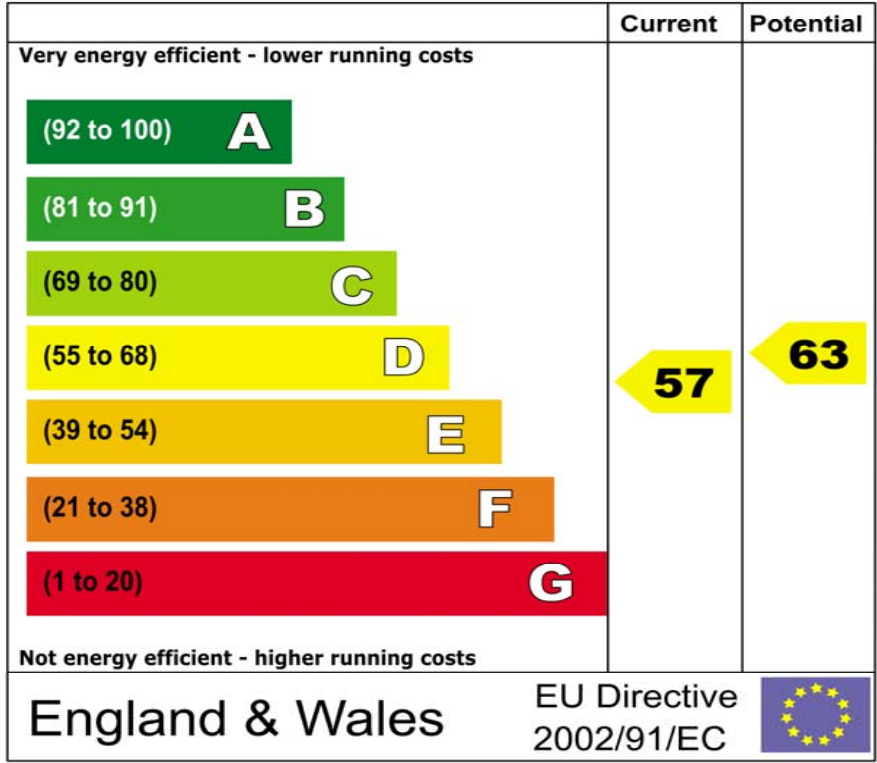

22 GUILDFORD ROAD GU9 9QB

Energy Efficiency Rating

RRN: 8307-0645-1920-6426-2713

Environmental Impact Rating