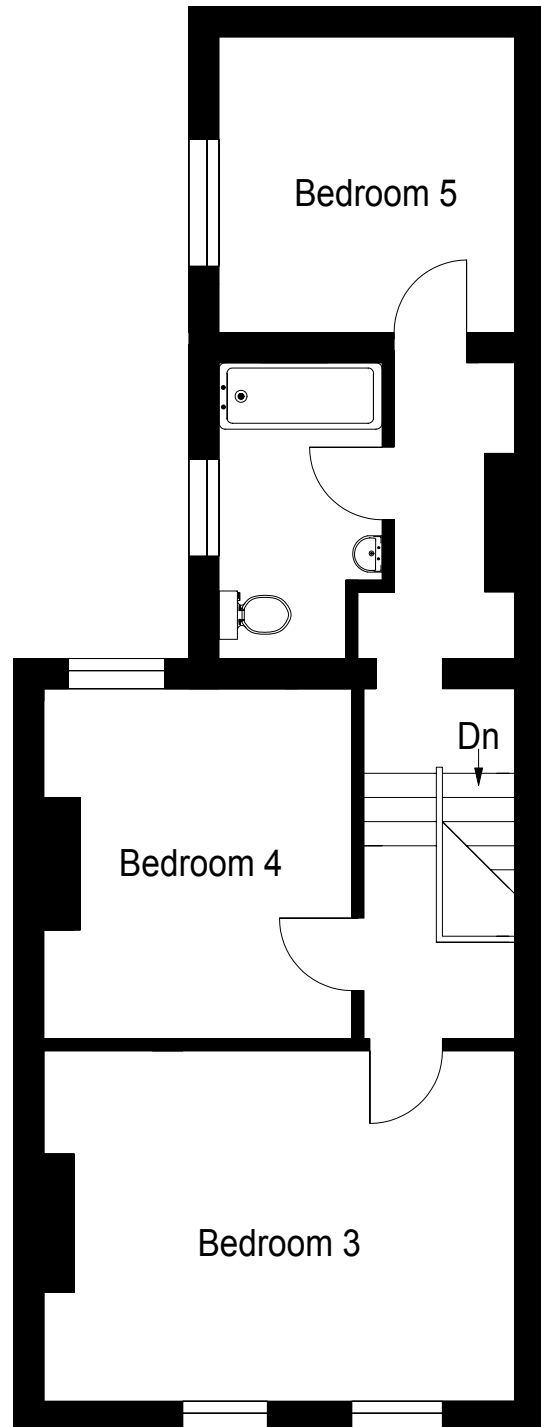

# 22 Guildford Road

- Bedroom 1 3.90m x 3.62m 12'10" x 11'11"
- Bedroom 2 3.62m x 3.18m 11'11" x 10'5"
- Bedroom 3 5.00m x 3.63m 16'5" x 11'11"
- Bedroom 4 3.62m x 3.18m 11'11" x 10'8"
- Bedroom 5 3.01m x 3.01m 9'11" x 9'11"

© 2004 HOMEPLAN

Tel: 01252 548538

This plan is for layout guidance only. Not to scale, unless specified. Please check all dimensions & shapes before making any decisions reliant upon them.

Ground Floor

First Floor