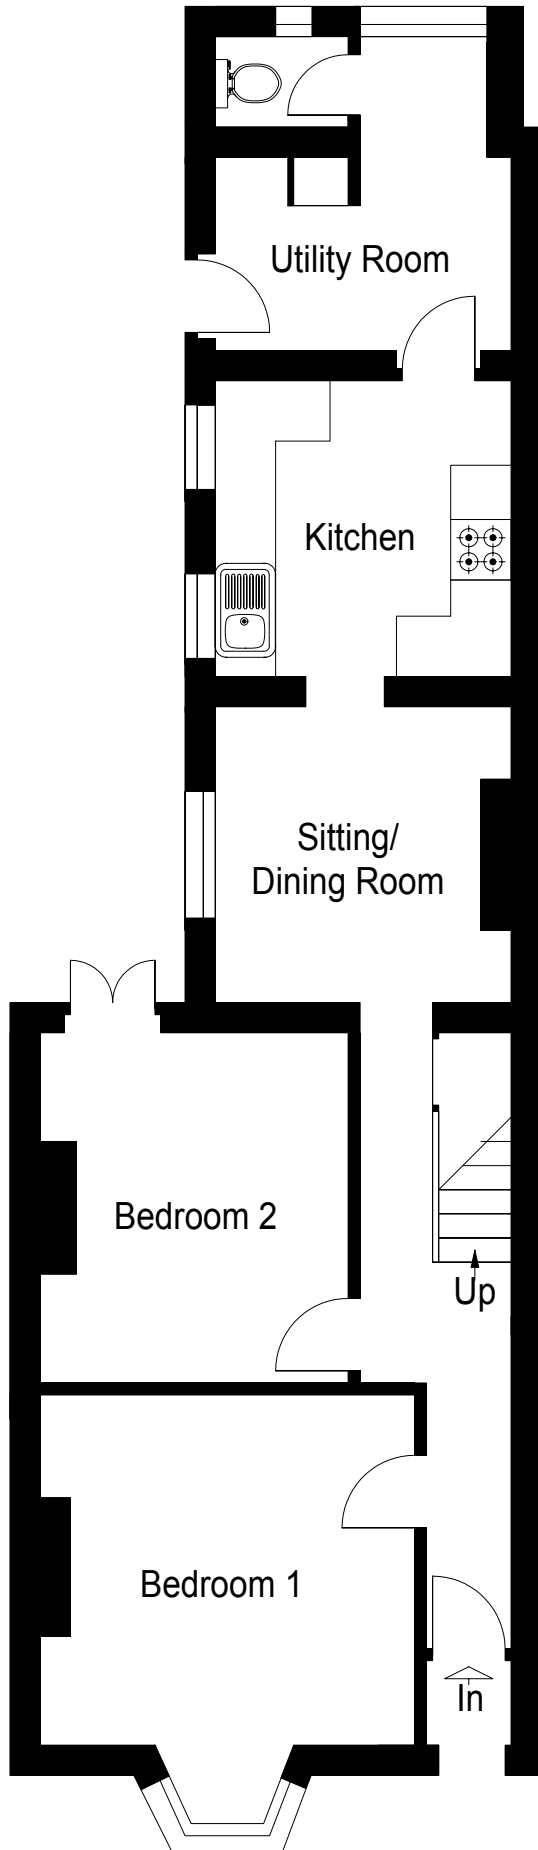

# 22 Guildford Road

- Bedroom 1 3.90m x 3.62m 12'10" x 11'11"
- Bedroom 2 3.62m x 3.18m 11'11" x 10'5"
- Bedroom 3 5.00m x 3.63m 16'5" x 11'11"
- Bedroom 4 3.62m x 3.18m 11'11" x 10'8"
- Bedroom 5 3.01m x 3.01m 9'11" x 9'11"

© 2004 HOMEPLAN

Tel: 01252 548538

This plan is for layout guidance only. Not to scale, unless specified. Please check all dimensions & shapes before making any decisions reliant upon them.

Ground Floor

First Floor