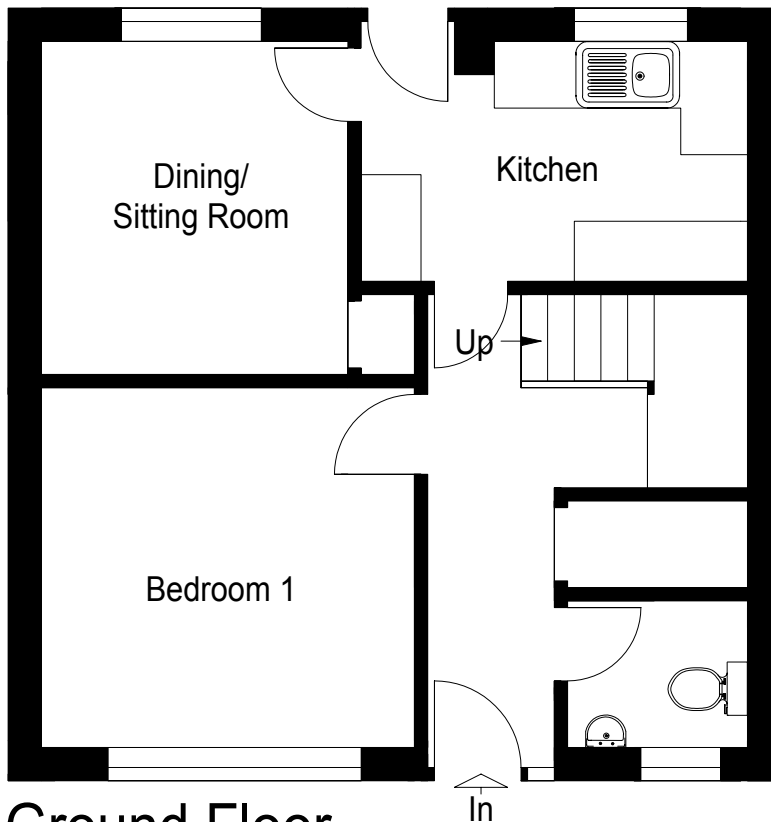

248 The Chantrys

Bedroom 1	3.53 x 3.34	11'7" x 11'0"
Bedroom 2	3.49 x 3.31	11'5" x 10'10"
Bedroom 3	3.50 x 3.17	11'6" x 10'5"
Bedroom 4	2.99 x 2.31	9'10" x 7'7"

First Floor

Ground Floor

© 2005 HOMEPLAN

Tel: 01252 548538

This plan is for layout guidance only. Not to scale, unless specified. Please check all dimensions & shapes before making any decisions reliant upon them.