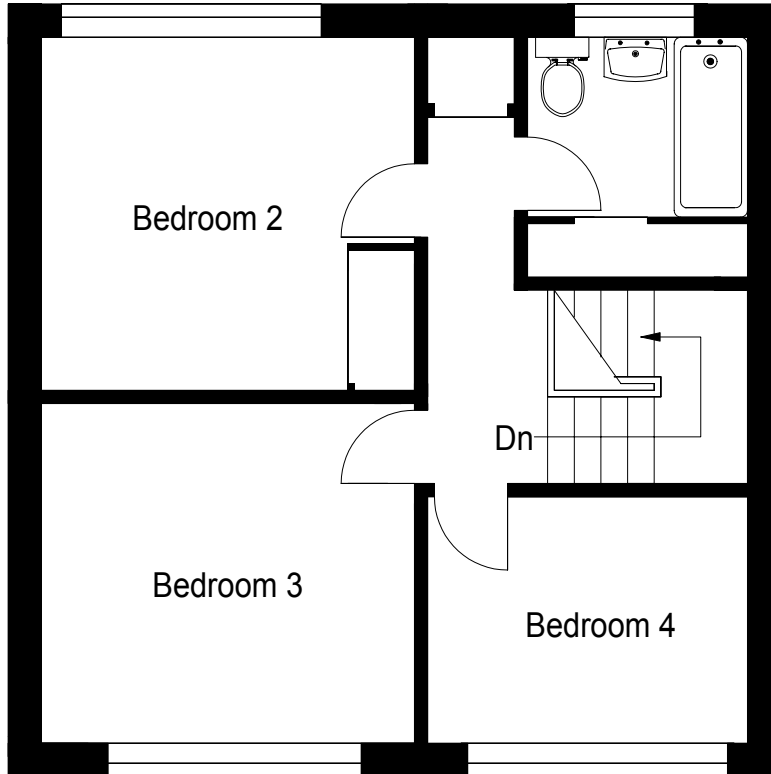

248 The Chantrys

Bedroom 1	3.53 x 3.34	11'7" x 11'0"
Bedroom 2	3.49 x 3.31	11'5" x 10'10"
Bedroom 3	3.50 x 3.17	11'6" x 10'5"
Bedroom 4	2.99 x 2.31	9'10" x 7'7"

First Floor

Ground Floor

© 2005 HOMEPLAN

Tel: 01252 548538

This plan is for layout guidance only. Not to scale, unless specified. Please check all dimensions & shapes before making any decisions reliant upon them.